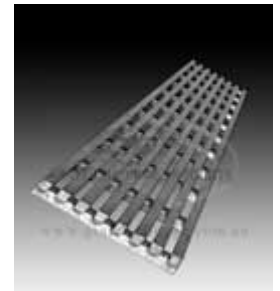

Trench Grates

Longitudinal Heelguard Galvanised Trench Grating

Size

Specifying Codes

1000 x 100 x 25mm
1000 x 118 x 18mm
1000 x 150 x 20mm
1000 x 150 x 25mm
1000 x 180 x 20mm
1000 x 180 x 25mm
1000 x 180 x 35mm
1000 x 230 x 25mm
1000 x 230 x 35mm
1000 x 230 x 40mm
1000 x 300 x 25mm
1000 x 310 x 50mm

TGSB1010025 (6x6mm)
TGSB1011818 (6x6mm)
TGSB101520 (10x10mm)
TGSB101525 (10x10mm)
TGSB101820 (10x10mm)
TGSB101825 (10x10mm)
TGSB101835 (10x10mm)
TGSB102325 (10x10mm)
TGSB102335 (10x10mm)
TGSB102340 (10x10mm)
TGSB103025 (10x10mm)
TGSB103150 (10x10mm)

Perforated Heelguard Galvanised Trench Grating

Size

Specifying Codes

1000 x 100 x 25mm
1000 x 150 x 25mm
1000 x 180 x 25mm
1000 x 230 x 35mm
1000 x 310 x 50mm

TGP101025
TGP101525
TGP101825
TGP102335
TGP103150