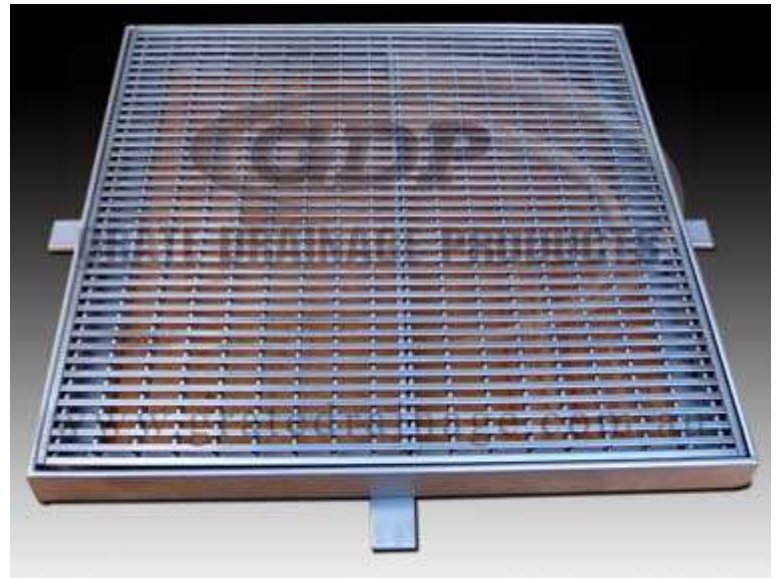

Newcastle Sales Office

Ph: 02 4968 8688

Fax: 02 4968 8699

Email: sales@gratedrainage.com.au

Stainless Steel Sumps & Grates

Stainless Steel Sump Grates and Frames

Sydney Sales Office

Mob: 0401 444 366