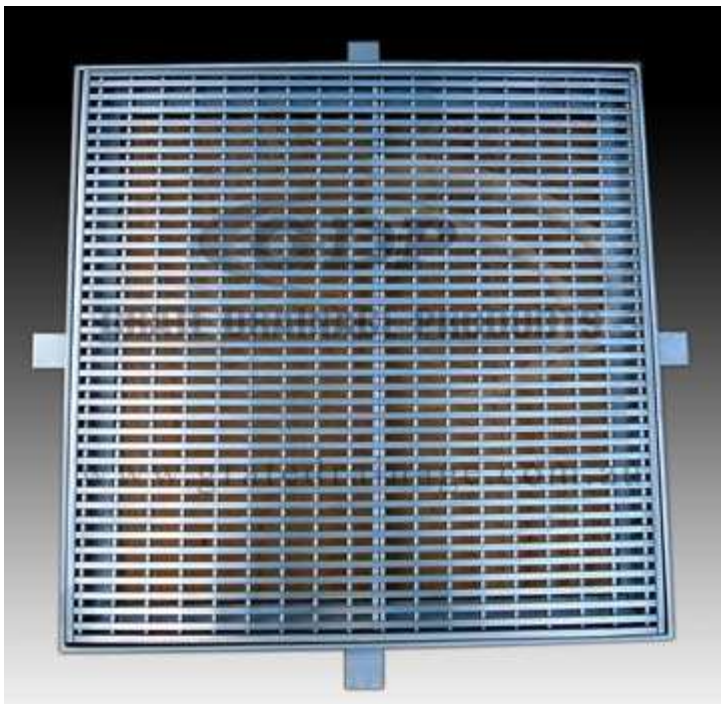

Stainless Steel Sump Grates and Frames