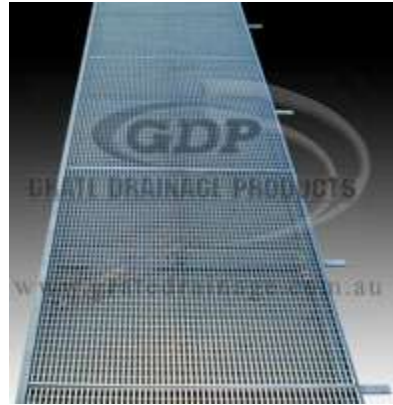

Fax: 02 4968 8699

Email: sales@gratedrainage.com.au

Stainless Steel Wedge Wire Stairways

Curved Grating

Trench Grating

Insert Grating